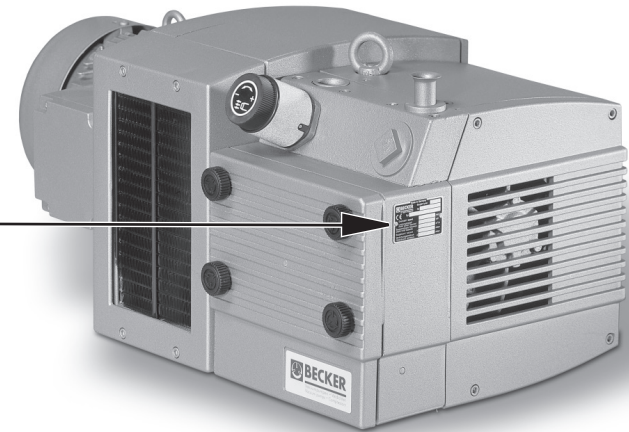

KDT 3.60

SERVICE

BECKER
D-42279 Wuppertal
www.becker-international.com

No. **D** year XXXX

type **KDT 3.60-XX** Index Variante

frequency XXXX Hz

speed XXXX min⁻¹

power required XXXX kW

inlet capacity XXXX m³/h

pressure + XXXX mbar

vacuum - XXXX mbar

Made in Germany

Ersatzteilliste
Spare parts list
Liste de pièces de rechange
Listino pezzi di ricambio
Lista de piezas de recambio
Lista de peças sobresselentes
Reserveonderdelenlijst
Atsarginių dalių sąrašas
Varuosad nimekirja
Rezerves daļu saraksts

Reservedelsliste
Reservdelslista
Varaosuettelolo
Reservedelsliste
Wykaz części zamiennych
Tartalékalkatrész lista
Seznam náhradních dílů
Seznam nadomestnih delov
Zoznam náhradných dielov
Rezervni dijelovi popis

Lista pieselor de schimb
Páirteanna spártha liosta
Κατάλογος ανταλλακτικών
Yedek parça listesi
Списък на резервните части
Перечень запасных частей
スペアパーツリスト
예비 부품 목록
备用零件目录

SERVICE

www.becker-international.com

Sales and service network

Wartung
Maintenance
Entretien
Manutenzione
Mantenimiento