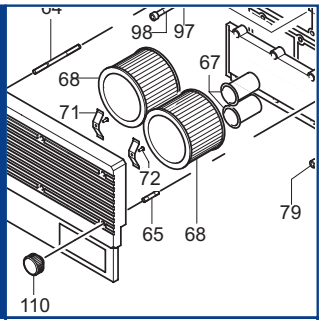

KVX 3.100

SERVICE

BECKER
D-42279 Wuppertal
www.becker-international.com

No. **A** year XXXX

type **KVX 3.100-XX** Index Variante

frequency XXXX Hz
speed XXXX min⁻¹
power required XXXX kW
inlet capacity XXXX m³/h
pressure + XXXX mbar
vacuum - XXXX mbar