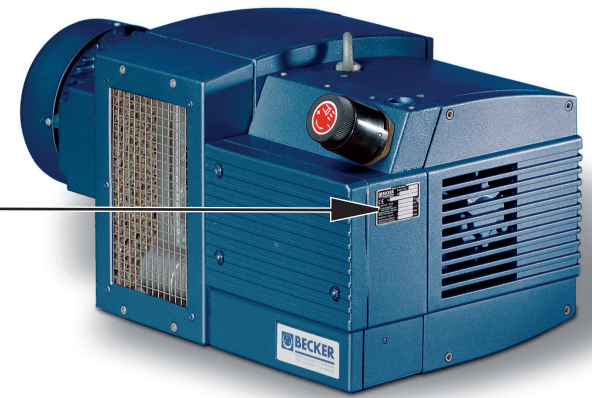

KVX 3.100

SERVICE

BECKER
D-42279 Wuppertal
www.becker-international.com

No. **A** year XXXX

type **KVX 3.100-XX** Index Variante

frequency XXXX Hz
speed XXXX min⁻¹
power required XXXX kW
inlet capacity XXXX m³/h
pressure + XXXX mbar
vacuum - XXXX mbar

Made in Germany

Ersatzteilliste
Spare parts list
Liste de pièces de rechange
Listino pezzi di ricambio
Lista de piezas de recambio
Lista de peças sobresselentes
Reserveonderdelenlijst
Atsarginių dalių sąrašas
Varuosad nimekirja
Rezerves daļu saraksts

Reservedelsliste
Reservdelslista
Varaosuettelolo
Reservedelsliste
Wykaz części zamiennych
Tartalékalkatrész lista
Seznam náhradních dílů
Seznam nadomestnih delov
Zoznam náhradných dielov
Rezervni dijelovi popis

Lista pieselor de schimb
Páirteanna spártha liosta
Κατάλογος ανταλλακτικών
Yedek parça listesi
Списък на резервните части
Перечень запасных частей
スペアパーツリスト
예비 부품 목록
备用零件目录

SERVICE

www.becker-international.com

Sales and service network

Wartung
Maintenance
Entretien
Manutenzione
Mantenimiento

Pos.	Menge ²⁾ Quantity Quantité Quantità Cantidad	Bestell-Nr. Ident No. No. Identification No. Identificazione No. de pedido	Bezeichnung Description Designation Designazione Descripción
□	1	549000 21300	Dichtungssatz, Complete set of seals, Jeu de joints, Kit di guarnizioni, Junta Completa
11	SATZ/KIT	901402 00004	Schieber, Rotor Vane, Palette, Empujador
68	2	909507 01000	Filterpatrone, Filter cartridge, Cartouche Filtrante, Cartuccia filtro, Cartucho de filtro
91	1	909514 00000	Filterpatrone, Filter cartridge, Cartouche Filtrante, Cartuccia filtro, Cartucho de filtro

²⁾ erforderliche Bestellmenge / necessary order quantity / quantité nécessaire / quantità di ordinazione necessari / cantidad necesario