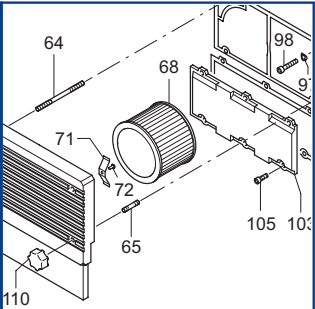

KVX 3.80

SERVICE

BECKER
D-42279 Wuppertal
www.becker-international.com

No. **A** year XXXX

type **KVX 3.80-XX** Index Variante

frequency XXXX Hz

speed XXXX min⁻¹

power required XXXX kW

inlet capacity XXXX m³/h

pressure + XXXX mbar

vacuum - XXXX mbar

Made in Germany